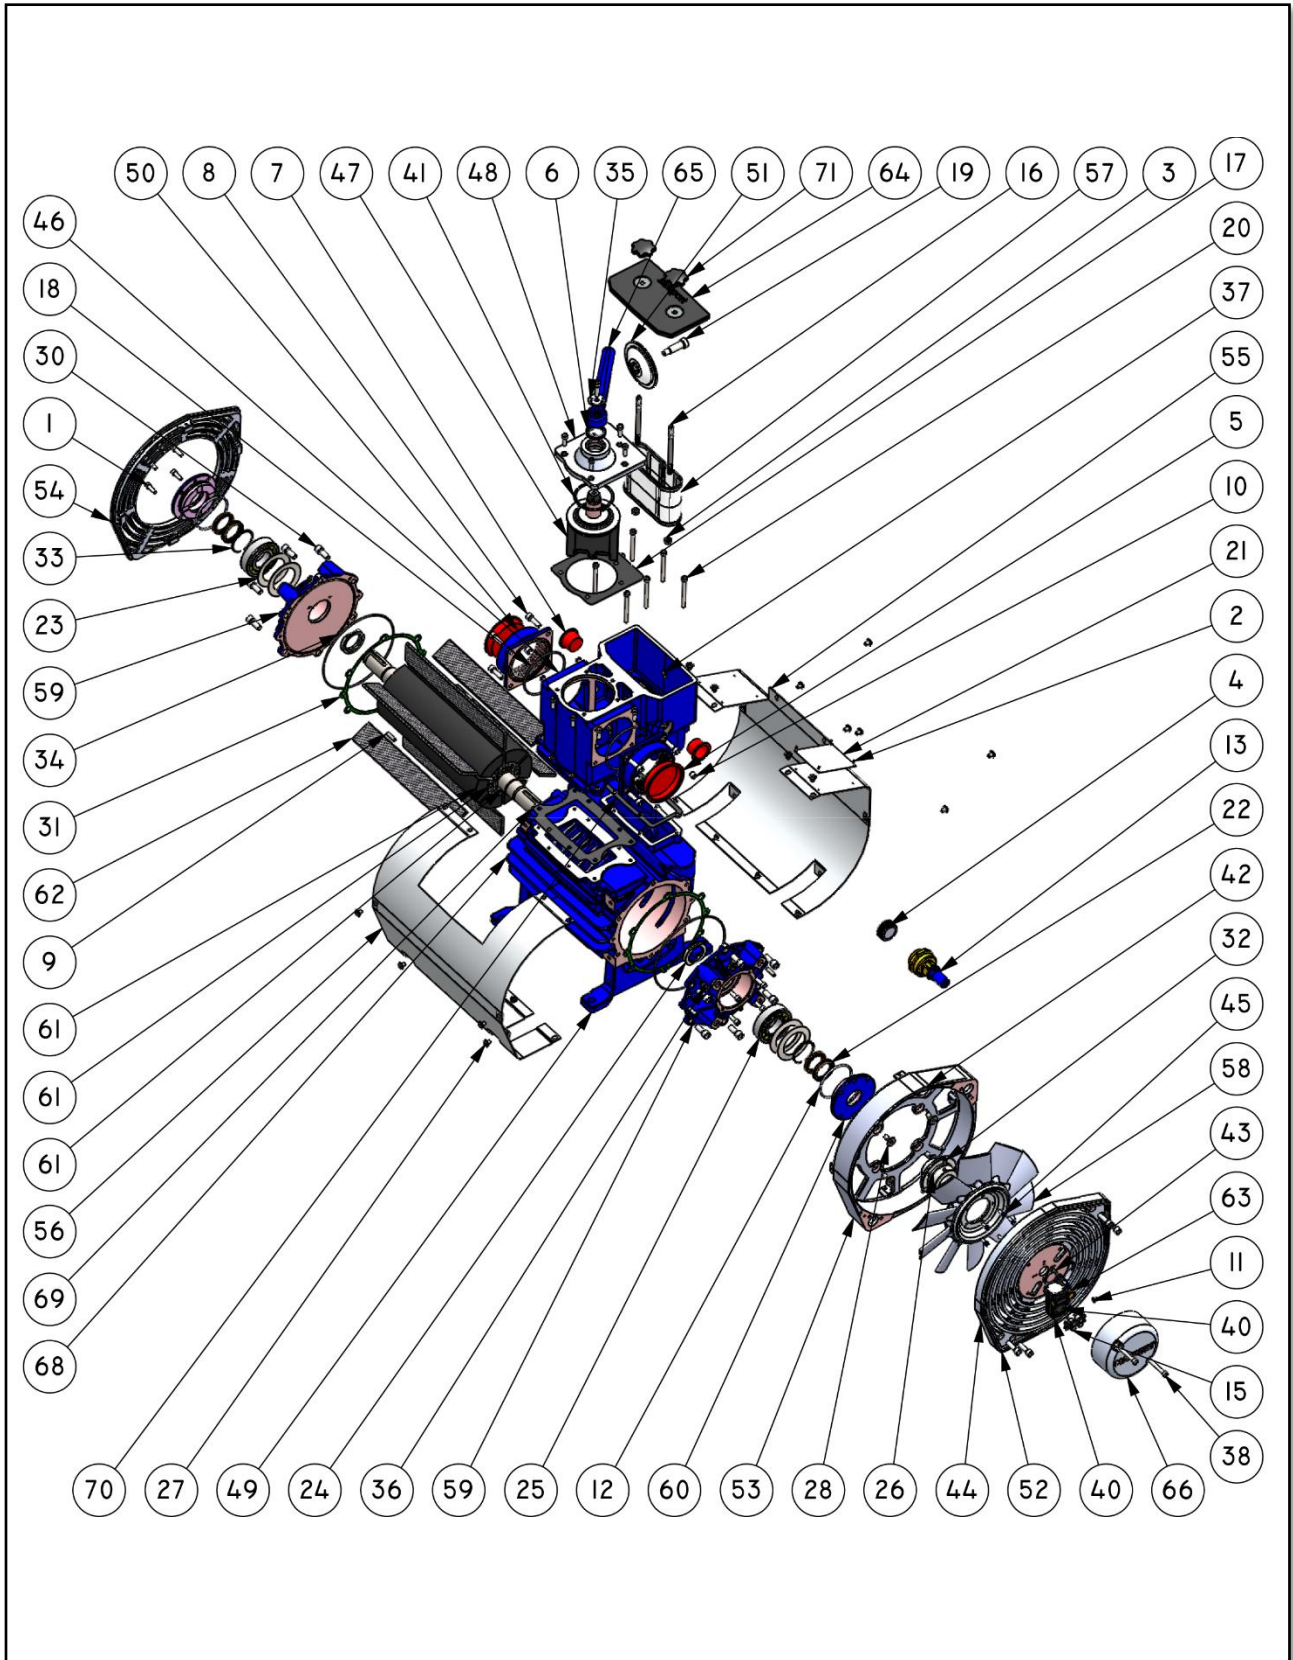

**Cobra:**

| Item | Description                 | Part No. | Qty |
|------|-----------------------------|----------|-----|
| 1    | Screw M8 x 25               | 11063    | 19  |
| 2    | Rivets                      | 23061    | 4   |
| 3    | Nut M10                     | 26066    | 2   |
| 4    | Plug 1 1/2"                 | 27049    | 1   |
| 5    | Plug Plastic                | 36152    | 2   |
| 6    | Seal                        | 501015   | 1   |
| 7    | Plug Plastic                | 501505   | 2   |
| 8    | Screw M10 x 35              | 501966   | 13  |
| 9    | Dowel Pin                   | 50328    | 4   |
| 10   | Plug 1/4"                   | 503416   | 2   |
| 11   | Plug Plastic 1/16"          | 568008   | 1   |
| 12   | O-Ring                      | 568222   | 2   |
| 13   | Vacuum Relief Valve         | 569023   | 1   |
| 14   | Fitting 1/8" to 4mm         | 569947   | 4   |
| 15   | Banjo Fitting M8 x 1 to 4mm | 569409   | 4   |
| 16   | Stud M10                    | 569591   | 2   |
| 17   | Valve Cap Gasket            | 569592   | 1   |
| 18   | O-Ring                      | 569593   | 2   |
| 19   | Shoulder Screw M16 x 40     | 569594   | 1   |
| 20   | Screw M8 x 90               | 569596   | 7   |
| 21   | Pump Model Tag              | 569597   | 1   |
| 22   | Seal                        | 569607   | 4   |
| 23   | Bearing Spring              | 569613   | 4   |
| 24   | Spacer                      | 569618   | 2   |
| 25   | Bearing                     | 569619   | 2   |
| 26   | Fan Mounting Boss           | 569634   | 1   |
| 27   | Screw M8 x 12               | 569662   | 18  |
| 28   | Screw Countersunk 1/2" x 1  | 569663   | 4   |
| 29   | Roll Pin                    | 569666   | 1   |
| 30   | Screw M12 x 30              | 569667   | 12  |
| 31   | Shim Gasket                 | 569668   | *   |
| 32   | Grub Screw M8 x 20          | 569669   | 2   |
| 33   | Circlip                     | 569682   | 1   |
| 34   | O-Ring                      | 569683   | 2   |
| 35   | Indicator Washer            | 569724   | 1   |
| 36   | Plug 1/8"                   | 569726   | 2   |
| 37   | Plug 1/2"                   | 569839   | 1   |