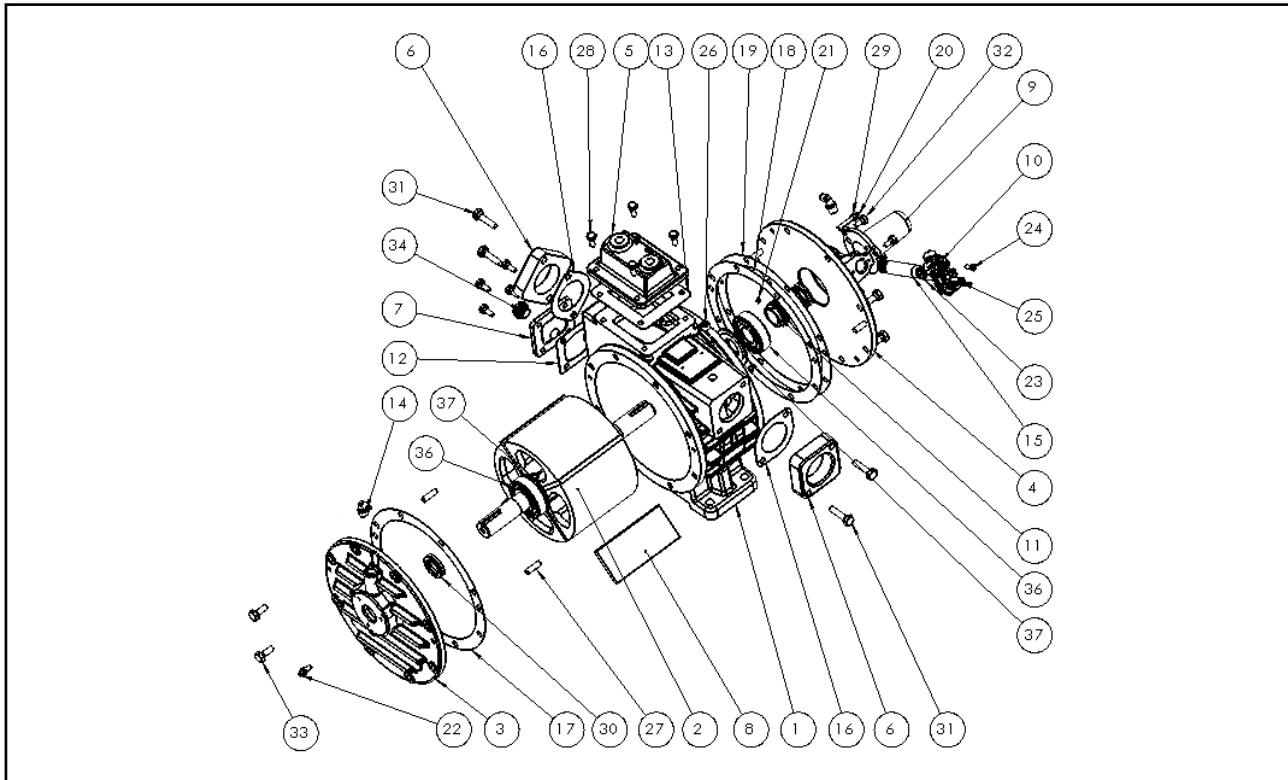

HXL5W:

Item	Description	Part No.	Qty
1	Cylinder	975326	1
2	Rotor Assembly	975262	1
3	End Cover	975373	1
4	End Cover Oil Pump	975369	1
5	Bonnet	975414	1
6	Flange 1 1/2"	968159	2
7	Side Plate	968231	1
8	Vane Pack	975537	1
9	Shaft Guard	661412	1
10	Oil Pump	575366	1
11	Gear Worm	568069	1
12	Side Plate Gasket	568232	1
13	Bonnet Gasket	568209	1
14	Elbow Swivel 1/4" **	568086	2
15	Drive Shaft Assembly	968045	1
16	Flange Gasket	568009	2
17	Shim Gasket 0.002"	542009	*
18	Shim Gasket 0.001"	542008	*
19	Shim Gasket 0.003"	542044	*

Item	Description	Part No.	Qty
20	Grub Screw M6 x 45	504275	3
21	Grub Screw M5 x 6	504264	1
22	Grub Screw M6 x 25	504274	3
23	O-Ring	504265	1
24	Screw M5 x 16	504262	1
25	Screw M5 x 25	504261	1
26	Plug 1/4"	503416	1
27	Dowel Pin	503258	4
28	Screw M8 x 20	501848	8
29	Nut M6	501682	6
30	Seal	501676	2
31	Screw M10 x 35	501878	4
32	Screw M8 x 16	501571S	3
33	Screw M10 x 25	501569	16
34	Plug 1/2"	147621	1
35	Oil Line (Not Shown)	600293	1
36	Bearing	500082	2
37	Spacer	975309	2

* Quantity may vary pump to pump

** Pre-Serial Number PO7131: Item 14 was 1 x 568086 - Elbow Swivel 1/4" & 1 x 568085 - Elbow Swivel 1/8"