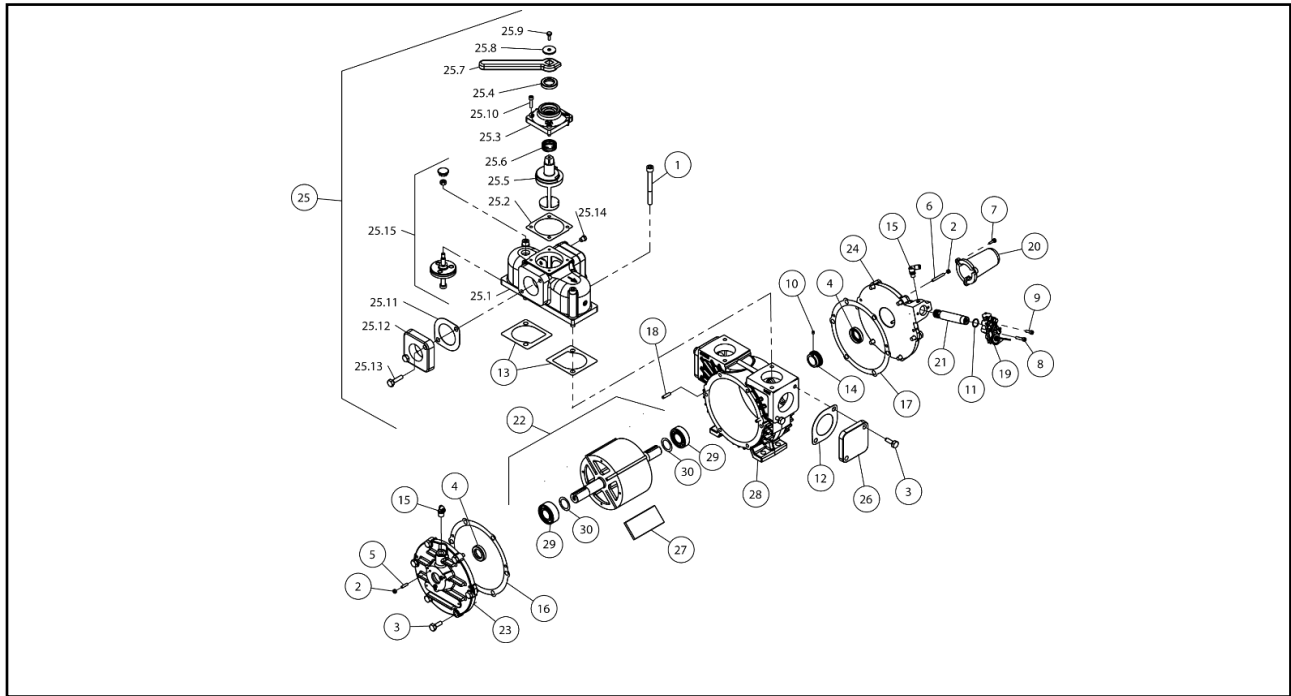

HXL2V – Serial Number Q06128 and Greater.

Bearing and Oil Pump End Cover Changed at Q06128

Item	Description	Part No.	Qty
1	Screw M10 x 100	568249	4
2	Nut M5	220221	6
3	Screw M10 x 25	501569	16
4	Seal	501578	2
5	Screw M5 x 20	503225	3
6	Screw M5 x 40	503226	3
7	Screw M5 x 16	503227	3
8	Screw M5 x 25	504261	1
9	Screw M5 x 16	504262	1
10	Grub Screw M5 x 6	504264	1
11	O-Ring	504265	1
12	Flange Gasket	36202	2
13	Valve Gasket	568066	2
14	Gear Worm	568071	1
15	Elbow Swivel 1/4" **	568086	2
16	Shim Gasket 0.002"	575006	*
17	Shim Gasket 0.003"	575007	*
18	Dowel Pin	575111	4
19	Oil Pump	575366	1
20	Shaft Guard	675264	1
21	Drive Shaft Assembly	968045	1
22	Rotor Assembly	968126	1
23	End Cover	968242	1

Item	Description	Part No.	Qty
24	End Cover Oil Pump	969201	1
25	Valve Assembly	968350	1
25.1	Valve Body	968349	1
25.2	Valve Cap Gasket	568063	1
25.3	Valve Cap	968346	1
25.4	Seal	501578	1
25.5	Valve Spool	968341	1
25.6	Spool Spring	568347	1
25.7	Valve Handle	968055	1
25.8	Indicator Washer	569724	1
25.9	Screw M8 x 20	501848	1
25.10	Screw M6 x 25	11049	4
25.11	Flange Gasket	568009	2
25.12	Flange 1 1/2"	968159	2
25.13	Screw M10 x 35	501878	4
25.14	Plug 1/8"	143901	1
25.15	Poppet Assembly	968351	1
26	Flange Blank	975476	2
27	Vane Pack	975536	1
28	Cylinder	975536	1
29	Bearing	501577	2
30	Spacer	575131	2
31	Oil Line (Not Shown)	600293	1

* Quantity may vary pump to pump

** Pre-Serial Number P07044: Item 15 was 1 x 568086 - Elbow Swivel 1/4" & 1 x 568085 - Elbow Swivel 1/8"