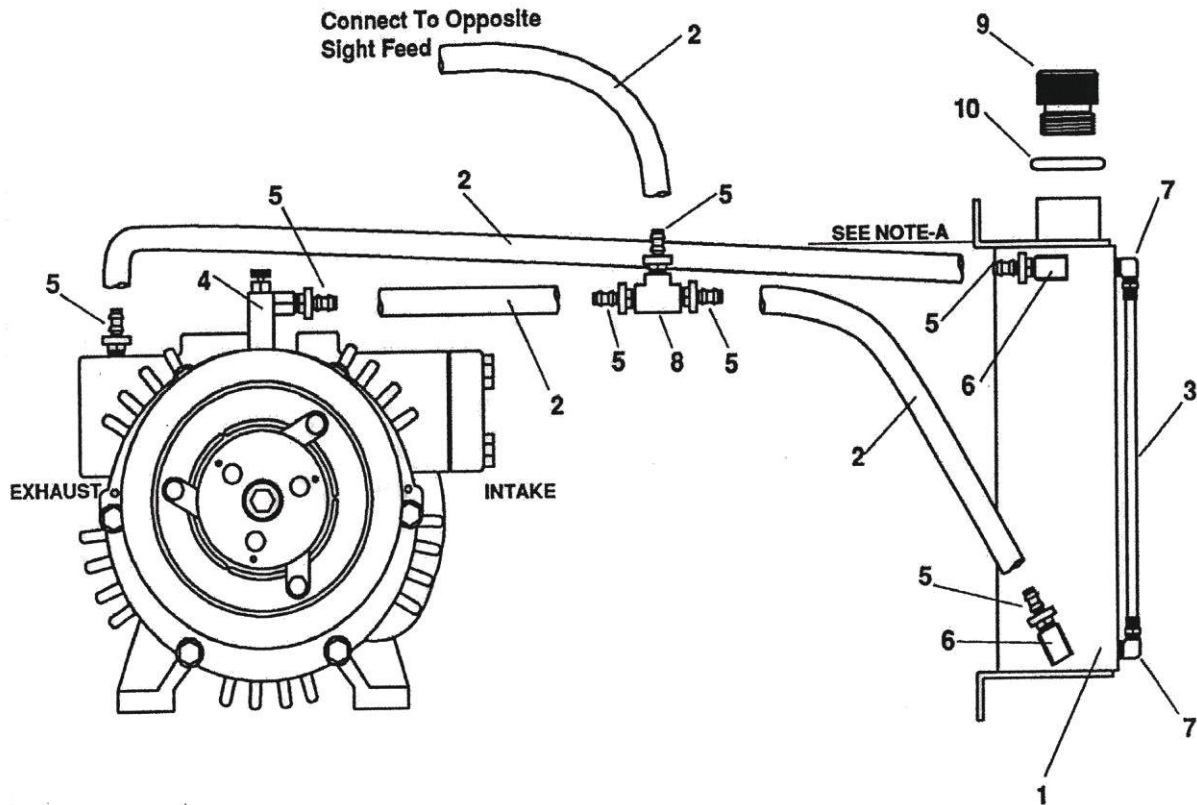

Remote Lubricator Instructions

| No. | Description | Code | Qty |
|-----|----------------------|-------|-----|
| 1 | Oil Reservoir | 18058 | 1 |
| 2 | Push Lock Hose 1/4" | 24299 | 15 |
| 3 | Poly Tubing 1/4" ID | 24294 | 8 |
| 4 | Sight Feed | 25303 | 2 |
| 5 | Brass Push Lock 1/8" | 27003 | 8 |

| No. | Description | Code | Qty |
|-----|---------------------|-------|-----|
| 6 | Brass Elbow 1/8" | 27004 | 2 |
| 7 | 1/8" x 1/4" Adaptor | 27051 | 2 |
| 8 | Brass Tee 1/8" | 27022 | 1 |
| 9 | Oil Reservoir Cap | 27200 | 1 |
| 10 | O-Ring for Oil Cap | 36112 | 1 |