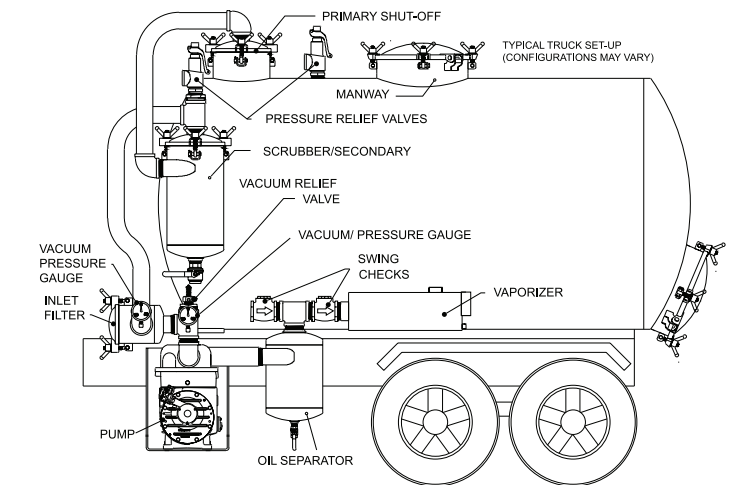

### Masport Manway

Each Masport Manway incorporates a one-piece, low-profile flanged dome lid design to eliminate possible leaks found in two-piece lid designs. The cut-resistant nitrile gasket keeps materials from collecting in the retaining seat. Durable ductile iron wing nuts with captive wear washers have a wide span to easily hand tighten or loosen. A stepped shoulder design on the wing nut provides a positive lock into the lid closure bracket for superior lid-to-weld collar alignment and safety. All weld collars are constructed of 1/4" thick hot rolled steel for extra long life. Each Masport Manway is rated for 15 P.S.I. working pressure and expertly mig welded in close tolerance fixtures for consistent high quality.

Masport Manway

Typical Truck Set-Up (Configurations May Vary)

**DIMENSIONAL DATA**

## Parts List: