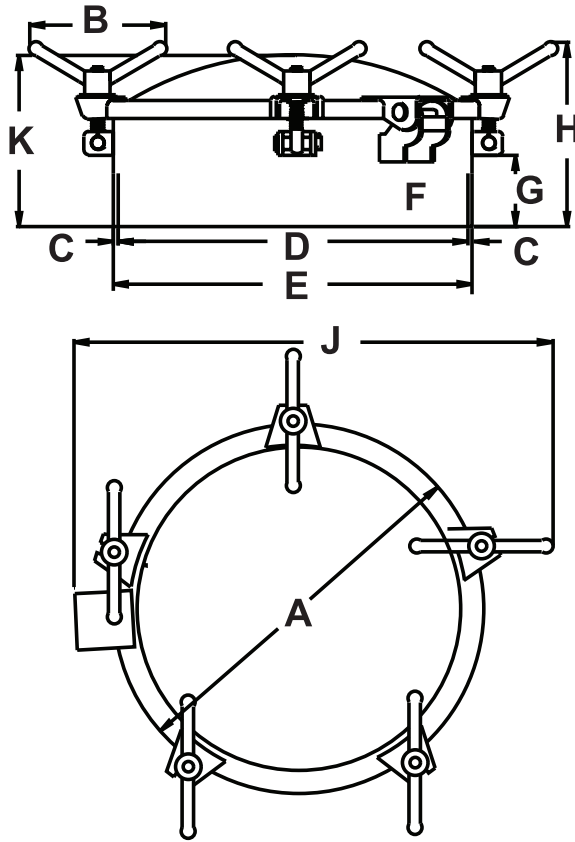

### Masport Manway

Each Masport Manway incorporates a one-piece, low-profile flanged dome lid design to eliminate possible leaks found in two-piece lid designs. The cut-resistant nitrile gasket keeps materials from collecting in the retaining seat. Durable ductile iron wing nuts with captive wear washers have a wide span to easily hand tighten or loosen. A stepped shoulder design on the wing nut provides a positive lock into the lid closure bracket for superior lid-to-weld collar alignment and safety. All weld collars are constructed of 1/4" thick hot rolled steel for extra long life. Each Masport Manway is rated for 15 P.S.I. working pressure and expertly mig welded in close tolerance fixtures for consistent high quality.

Masport Manway

Typical Truck Set-Up (Configurations May Vary)

**DIMENSIONAL DATA**

# Manway

**Assembly Numbers**

	16202	16202-1	16203	16203-1	16204	16204-1	16205	16205-1
A	20"	20"	26"	26"	22"	22"	36"	36"
B	7 1/2"	7 1/2"	7 1/2"	7 1/2"	7 1/2"	7 1/2"	7 1/2"	7 1/2"
C	1/4"	1/4"	1/4"	1/4"	1/4"	1/4"	1/4"	1/4"
D	18 3/4"	18 3/4"	24 3/4"	24 3/4"	20 3/4"	20 3/4"	34 3/4"	34 3/4"
E	19 1/4"	19 1/4"	25 1/4"	25 1/4"	21 1/4"	21 1/4"	35 1/4"	35 1/4"
F	3 1/2"	9 1/2"	5 7/16"	9 7/16"	3 1/2"	9 1/2"	5 3/16"	9 3/16"
G	3 7/8"	9 7/8"	5 1/4"	9 1/4"	3 7/8"	9 7/8"	5 3/16"	9 3/16"
H	9 5/16"	15 5/16"	11 7/8"	15 7/8"	9 5/16"	15 5/16"	11 5/16"	15 5/16"
J	23 1/2"	23 1/2"	33"	33"	28 11/16"	28 11/16"	40 11/16"	40 11/16"
K	9 1/4"	15 1/4"	12"	16"	9"	15"	13 1/4"	17 1/4"

## Parts List

Ref	Description
1	Wing Nut
2	Lid
3	Gasket
4	Eye Bolt
5	Hinge Pin (4 1/2")
6	5/8" Washer
7	Cotter Pin
8	Ring Assembly
9	Hinge Pin (2 3/4")

Ref	Description
1	Wing Nut
2	Lid
3	Gasket
4	Eye Bolt
5	Hinge Pin (4 1/2")
6	5/8" Washer
7	Cotter Pin
8	Ring Assembly
9	Hinge Pin (2 3/4")
10	Nut